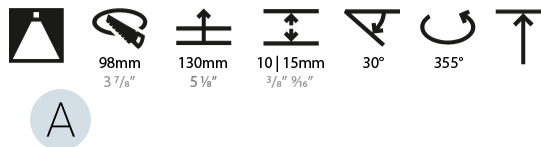

PHYSICAL

Shape: Square
Length (mm): 107
Length (in): 4 ³/₁₆"
Width (mm): 107
Width (in): 4 ³/₁₆"
Depth (mm): 112
Depth (in): 4 ⁷/₁₆"
Ceiling Thickness (mm): 10 / 12.5 / 15
Ceiling Thickness (in): 3/8 or 1/2 or 9/16
Min. Recessing Depth (mm): 130
Min. Recessing Depth (in): 5 ¹/₈"
Light Distribution: Adjustable / Downlight
Weight (kg): 0.479
Weight (lbs): 1.06
Fixture Finish: SSR / BKV / CWI / CRY / HAB / LAG / UFT / ITA / RUA / RUR / MIC / FTG / MYG / TWT / LOD / PUS / FRO / FUP / KIA / POP / BLS / SPG / MEY / GOH / GUM / CHC / COM / ABZ / JAG / OBR / MOS / ROR
Fixture Material: Aluminum Die Cast
Cut-out Measurements: 98mm / 3 7/8"

ELECTRICAL

Lamp Type: LED (Zhaga Standard)
Input Wattage (W): 16.5
Total Output Wattage (W): 14
Dimming: Tri-Mode (Non-Dimming and Phase Dimming (120Vac only) and 0-10V Dimming)
Driver Included: No
Driver Location: Recessed Housing
Driver Type: Constant Current - Universal
Driver Class: Class 2
Housing: See components
Input Voltage (V): 120 - 277
Constant Current (MA): 500

LED

Number of LEDs: 1
Color Temperature (°K): 2700 / 3000 / 3500 / 4000
Max. Delivered Lumen (lm): 940 / 980 / 1029 / 1050
Nominal Lumen (lm): 1386 / 1438 / 1511 / 1542
CRI: >90 CRI
Lamp Life (hrs): 50000

OPTICAL

Reflector: 20 / 40 / 60
Adjustability: Rotational 355°; Tilt 30°

RATINGS AND CERTIFICATIONS

Certified By: Certified for North American Standards
IP rating: IP20