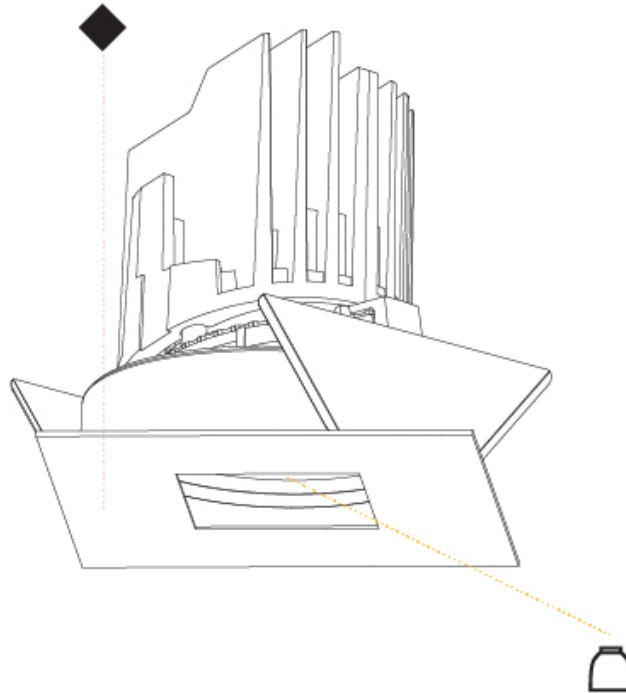

BIONIQ SQUARE PINHOLE RECESSED

A35377-

PROJECT

TYPE

SPECIFIER

QUANTITY

DATE

A