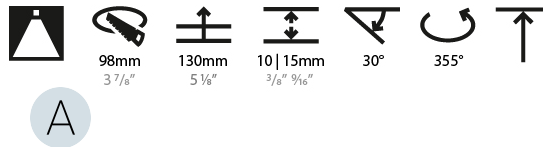

GENERAL

Series: Bioniq
Subseries: Bioniq Square Pinhole
Brand: Prolicht
Division: Architectural
Mounting Type: Recessed
Mounting Location: Ceiling
Subcategory: Downlight

PHYSICAL

Shape: Square
Length (mm): 107
Length (in): 4 ³/₁₆"
Width (mm): 107
Width (in): 4 ³/₁₆"
Depth (mm): 112
Depth (in): 4 ⁷/₁₆"
Ceiling Thickness (mm): 10 / 12.5 / 15
Ceiling Thickness (in): 3/8 or 1/2 or 9/16
Min. Recessing Depth (mm): 130
Min. Recessing Depth (in): 5 ¹/₈"
Light Distribution: Adjustable / Downlight
Weight (kg): 0.463
Weight (lbs): 1.02
Fixture Finish: SSR / BKV / CWI / CRY / HAB / LAG / UFT / ITA / RUA / RUR / MIC / FTG / MYG / TWT / LOD / PUS / FRO / FUP / KIA / POP / BLS / SPG / MEY / GOH / GUM / CHC / COM / ABZ / JAG / OBR / MOS / ROR
Fixture Material: Aluminum Die Cast
Cut-out Measurements: 98mm / 3 7/8"

ELECTRICAL

Lamp Type: LED (Zhaga Standard)
Total Output Wattage (W): 15
Dimming: Dali Dimming
Driver Included: No
Driver Location: Recessed Housing
Driver Type: Constant Current - 120Vac
Housing: See components
Input Voltage (V): 120
Constant Current (MA): 350

LED

Number of LEDs: 1
Color Temperature (°K): Warm Dim
Max. Delivered Lumen (lm): 760
Nominal Lumen (lm): 1140
CRI: >90 CRI
Lamp Life (hrs): 50000

OPTICAL

Reflector°: 20 / 40 / 60
Adjustability: Rotational 355°; Tilt 30°

RATINGS AND CERTIFICATIONS

Certified By: Certified for North American Standards
IP rating: IP20