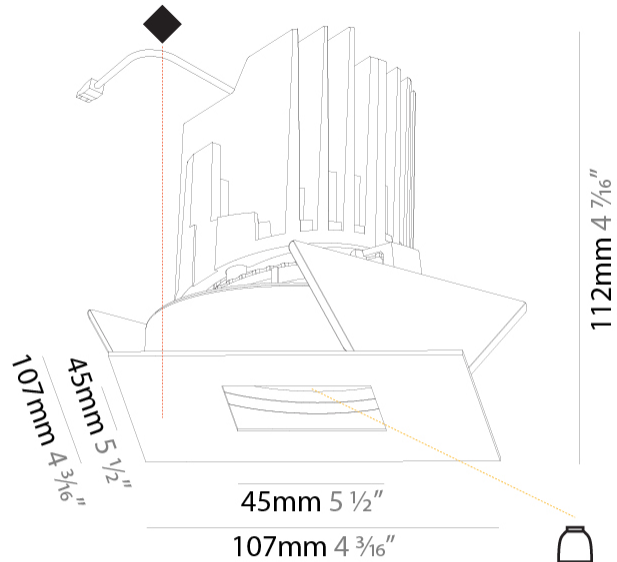

PHYSICAL

Shape: Square
Length (mm): 107
Length (in): 4 ³/₁₆"
Width (mm): 107
Width (in): 4 ³/₁₆"
Depth (mm): 112
Depth (in): 4 ⁷/₁₆"
Ceiling Thickness (mm): 10 / 12.5 / 15
Ceiling Thickness (in): 3/8 or 1/2 or 9/16
Min. Recessing Depth (mm): 130
Min. Recessing Depth (in): 5 ¹/₈"
Light Distribution: Adjustable / Downlight
Weight (kg): 0.479
Weight (lbs): 1.06
Fixture Finish: SSR / BKV / CWI / CRY / HAB / LAG / UFT / ITA / RUA / RUR / MIC / FTG / MYG / TWT / LOD / PUS / FRO / FUP / KIA / POP / BLS / SPG / MEY / GOH / GUM / CHC / COM / ABZ / JAG / OBR / MOS / ROR
Fixture Material: Aluminum Die Cast
Cut-out Measurements: 98mm / 3 7/8"

ELECTRICAL

Lamp Type: LED (Zhaga Standard)
Input Wattage (W): 16.5
Total Output Wattage (W): 14
Dimming: Tri-Mode (Non-Dimming and Phase Dimming (120Vac only) and 0-10V Dimming)
Driver Included: No
Driver Location: Recessed Housing
Driver Type: Constant Current - Universal
Driver Class: Class 2
Housing: See components
Input Voltage (V): 120 - 277
Constant Current (MA): 500

LED

Number of LEDs: 1
Color Temperature (°K): 2700 / 3000 / 3500 / 4000
Max. Delivered Lumen (lm): 940 / 980 / 1029 / 1050
Nominal Lumen (lm): 1386 / 1438 / 1511 / 1542
CRI: >90 CRI
Lamp Life (hrs): 50000

OPTICAL

Reflector: 20 / 40 / 60
Adjustability: Rotational 355°; Tilt 30°

RATINGS AND CERTIFICATIONS

Certified By: Certified for North American Standards
IP rating: IP20