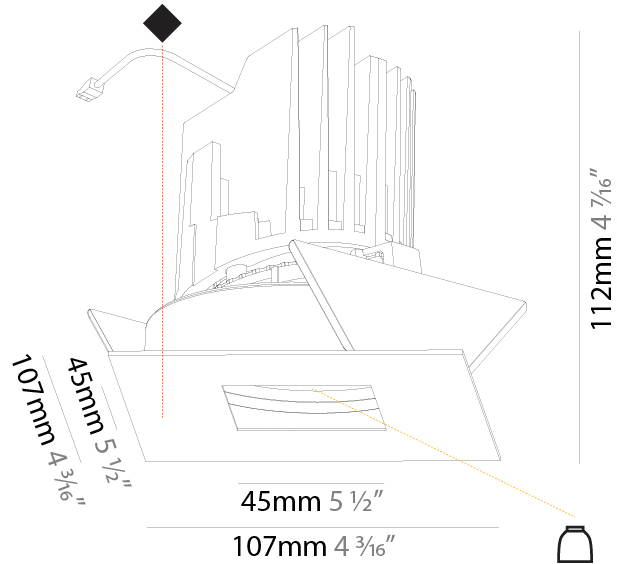

GENERAL

Series: Bioniq
Subseries: Bioniq Square Pinhole
Brand: Prolicht
Division: Architectural
Mounting Type: Recessed
Mounting Location: Ceiling
Subcategory: Downlight

PHYSICAL

Shape: Square
Length (mm): 107
Length (in): 4 ³/₁₆"
Width (mm): 107
Width (in): 4 ³/₁₆"
Depth (mm): 112
Depth (in): 4 ⁷/₁₆"
Ceiling Thickness (mm): 10 / 12.5 / 15
Ceiling Thickness (in): 3/8 or 1/2 or 9/16
Min. Recessing Depth (mm): 130
Min. Recessing Depth (in): 5 ¹/₈"
Light Distribution: Adjustable / Downlight
Weight (kg): 0.463
Weight (lbs): 1.02
Fixture Finish: SSR / BKV / CWI / CRY / HAB / LAG / UFT / ITA / RUA / RUR / MIC / FTG / MYG / TWT / LOD / PUS / FRO / FUP / KIA / POP / BLS / SPG / MEY / GOH / GUM / CHC / COM / ABZ / JAG / OBR / MOS / ROR
Fixture Material: Aluminum Die Cast
Cut-out Measurements: 98mm / 3 7/8"

ELECTRICAL

Lamp Type: LED (Zhaga Standard)
Total Output Wattage (W): 15
Dimming: Dali Dimming
Driver Included: No
Driver Location: Recessed Housing
Driver Type: Constant Current - 120Vac
Housing: See components
Input Voltage (V): 120
Constant Current (MA): 350

LED

Number of LEDs: 1
Color Temperature (°K): Warm Dim
Max. Delivered Lumen (lm): 760
Nominal Lumen (lm): 1140
CRI: >90 CRI
Lamp Life (hrs): 50000

OPTICAL

Reflector°: 20 / 40 / 60
Adjustability: Rotational 355°; Tilt 30°

RATINGS AND CERTIFICATIONS

Certified By: Certified for North American Standards
IP rating: IP20